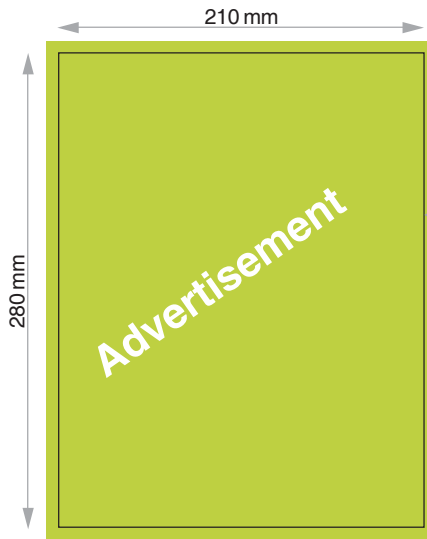

MECHANICAL SPECIFICATIONS

Magazine Size

Full Page Bleed Advt

Full Page Non-bleed Advt

Half Page Horizontal Advt

Half Page Vertical Advt

Quarter Page Horizontal Advt

Quarter Page Vertical Advt

Double Spread Advt

Digitally sent advertisements has to be tiff / eps / jpeg / pdf / coreldraw format with 300dpi image resolution and CMYK colour mode. All advertisements should be accompanied with hardcopy proof prints (laser output). Advertising matter can be film positives with 133 screening.