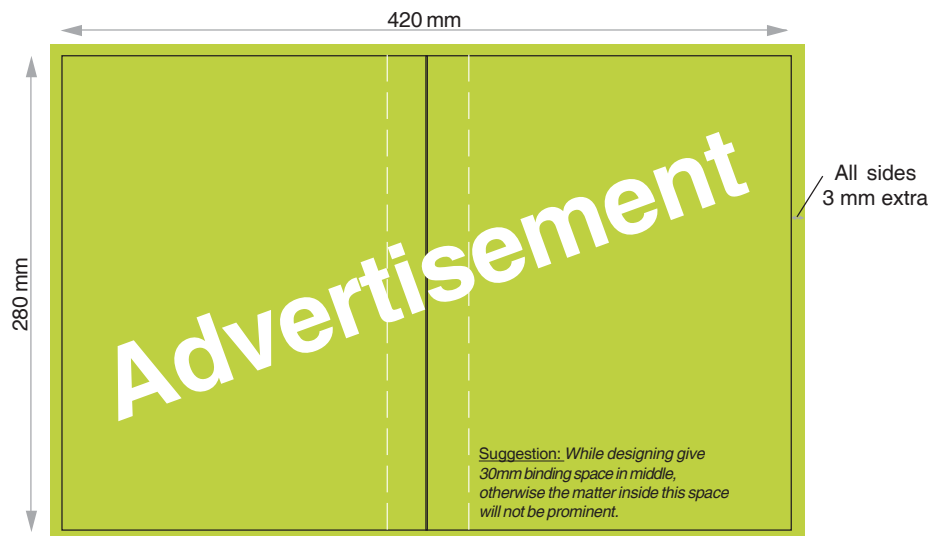

MECHANICAL SPECIFICATIONS

Magazine Size

Full Page Bleed Advt

Full Page Non-bleed Advt

Half Page Horizontal Advt

Half Page Vertical Advt

Quarter Page Horizontal Advt

Quarter Page Vertical Advt

Double Spread Advt

Digitally sent advertisements has to be tiff / eps / jpeg / pdf / coreldraw format with 300dpi image resolution and CMYK colour mode. All advertisements should be accompanied with hardcopy proof prints (laser output). Advertising matter can be film positives with 133 screening.