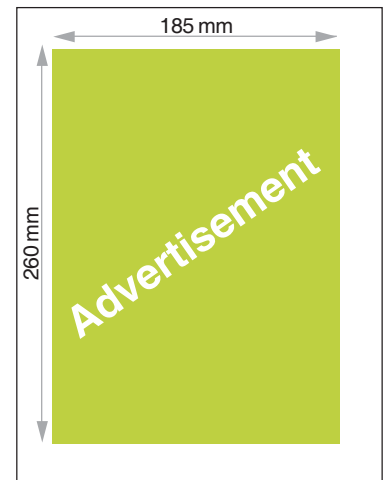

MECHANICAL SPECIFICATIONS

Magazine Size

Full Page Bleed Advt

Full Page Non-bleed Advt

Half Page Horizontal Advt

Half Page Vertical Advt

Quarter Page Horizontal Advt

Quarter Page Vertical Advt

Double Spread Advt

Digitally sent advertisements has to be tiff / eps / jpeg / pdf / coreldraw format with 300dpi image resolution and CMYK colour mode. All advertisements should be accompanied with hardcopy proof prints (laser output). Advertising matter can be film positives with 133 screening.