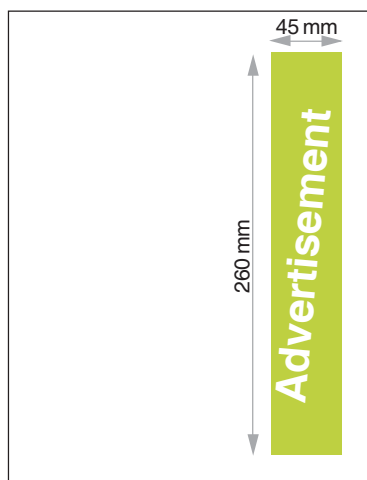

MECHANICAL SPECIFICATIONS

Magazine Size

Full Page Bleed Advt

Full Page Non-bleed Advt

Half Page Horizontal Advt

Half Page Vertical Advt

Quarter Page Horizontal Advt

Quarter Page Vertical Advt

Double Spread Advt

Digitally sent advertisements has to be tiff / eps / jpeg / pdf / coreldraw format with 300dpi image resolution and CMYK colour mode. All advertisements should be accompanied with hardcopy proof prints (laser output). Advertising matter can be film positives with 133 screening.