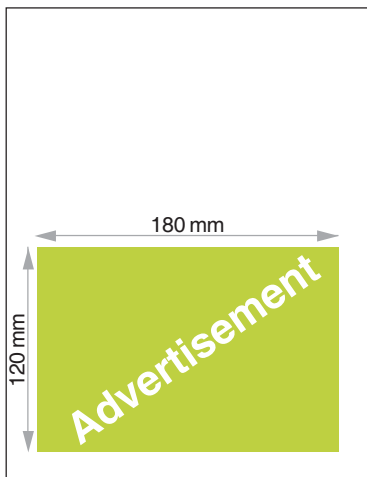

MECHANICAL SPECIFICATIONS

Magazine Size

Full Page Bleed Advt

Full Page Non-bleed Advt

Half Page Horizontal Advt

Half Page Vertical Advt

Quarter Page Horizontal Advt

Quarter Page Vertical Advt

Double Spread Advt

Digitally sent advertisements has to be tiff / eps / jpeg / pdf / coreldraw format with 300dpi image resolution and CMYK colour mode. All advertisements should be accompanied with hardcopy proof prints (laser output). Advertising matter can be film positives with 133 screening.