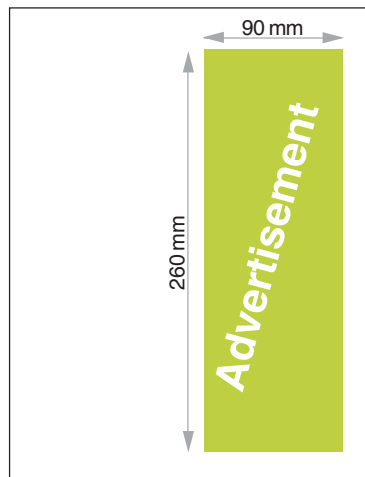

MECHANICAL SPECIFICATIONS

Magazine Size

Full Page Bleed Advt

Full Page Non-bleed Advt

Half Page Horizontal Advt

Half Page Vertical Advt

Quarter Page Horizontal Advt

Quarter Page Vertical Advt

Double Spread Advt

Digitally sent advertisements has to be tiff / eps / jpeg / pdf / coreldraw format with 300dpi image resolution and CMYK colour mode. All advertisements should be accompanied with hardcopy proof prints (laser output). Advertising matter can be film positives with 133 screening.