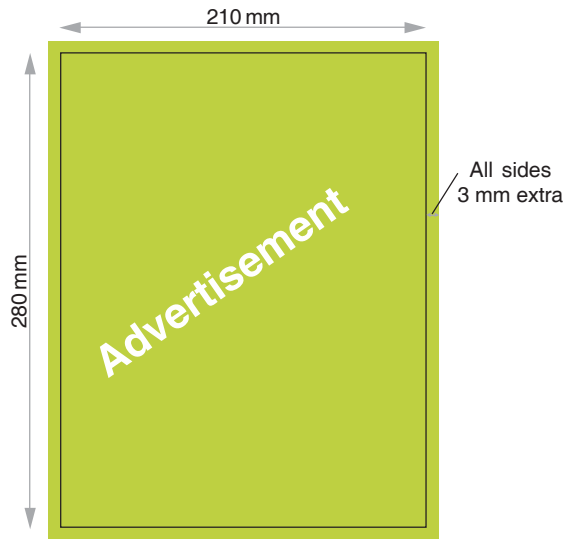

MECHANICAL SPECIFICATIONS

Magazine Size

Full Page Bleed Advt

Full Page Non-bleed Advt

Half Page Horizontal Advt

Half Page Vertical Advt

Quarter Page Horizontal Advt

Quarter Page Vertical Advt

Double Spread Advt

Digitally sent advertisements has to be tiff / eps / jpeg / pdf / coreldraw format with 300dpi image resolution and CMYK colour mode. All advertisements should be accompanied with hardcopy proof prints (laser output). Advertising matter can be film positives with 133 screening.