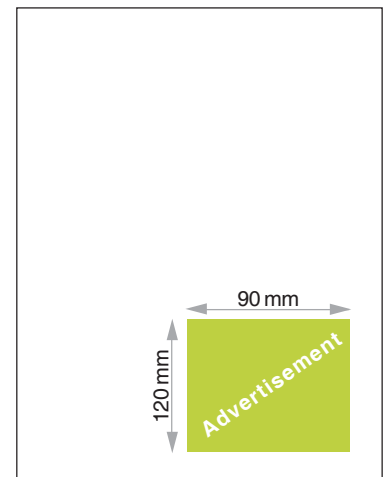

MECHANICAL SPECIFICATIONS

Magazine Size

Full Page Bleed Advt

Full Page Non-bleed Advt

Half Page Horizontal Advt

Half Page Vertical Advt

Quarter Page Horizontal Advt

Quarter Page Vertical Advt

Double Spread Advt

Digitally sent advertisements has to be tiff / eps / jpeg / pdf / coreldraw format with 300dpi image resolution and CMYK colour mode. All advertisements should be accompanied with hardcopy proof prints (laser output). Advertising matter can be film positives with 133 screening.