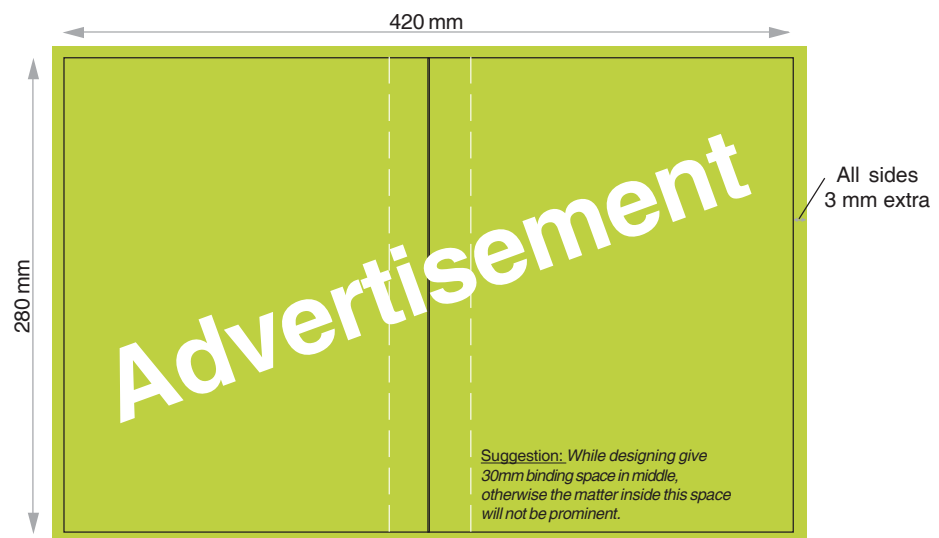

MECHANICAL SPECIFICATIONS

Magazine Size

Full Page Bleed Advt

Full Page Non-bleed Advt

Half Page Horizontal Advt

Half Page Vertical Advt

Quarter Page Horizontal Advt

Quarter Page Vertical Advt

Double Spread Advt

Digitally sent advertisements has to be tiff / eps / jpeg / pdf / coreldraw format with 300dpi image resolution and CMYK colour mode. All advertisements should be accompanied with hardcopy proof prints (laser output). Advertising matter can be film positives with 133 screening.